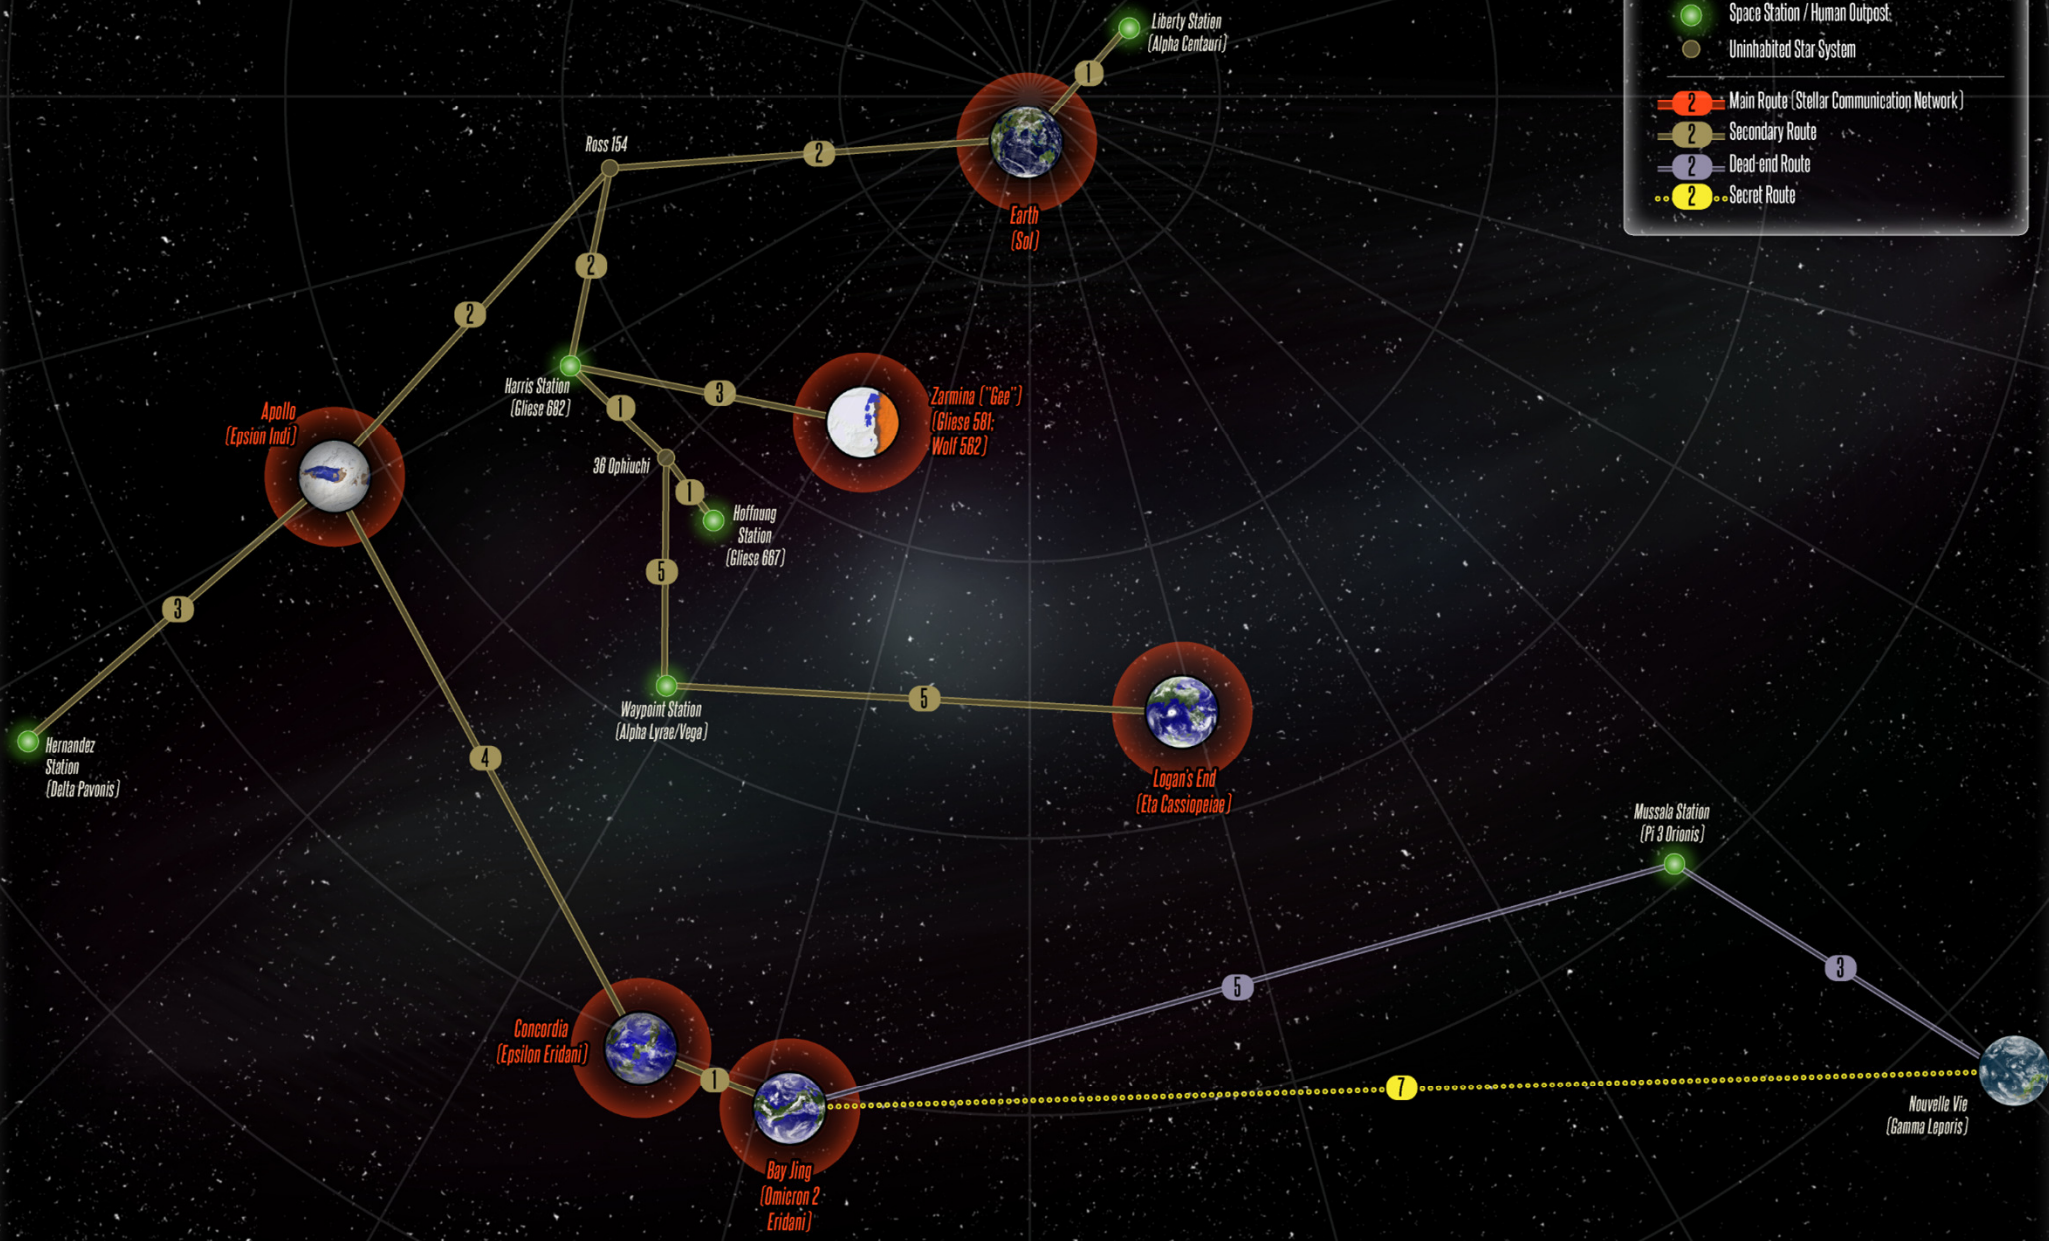

LEGEND

- Settled Star System
- Space Station / Human Outpost
- Uninhabited Star System
- Main Route (Stellar Communication Network)
- Secondary Route
- Dead-end Route
- Secret Route

SEVEN WORLDS

LEGEND

-  Settled Star System
-  Space Station / Human Outpost
-  Uninhabited Star System

---

-  Main Route (Stellar Communication Network)
-  Secondary Route
-  Dead-end Route
-  Secret Route

  
SEVEN WORLDS

# Level 1

# Level 3