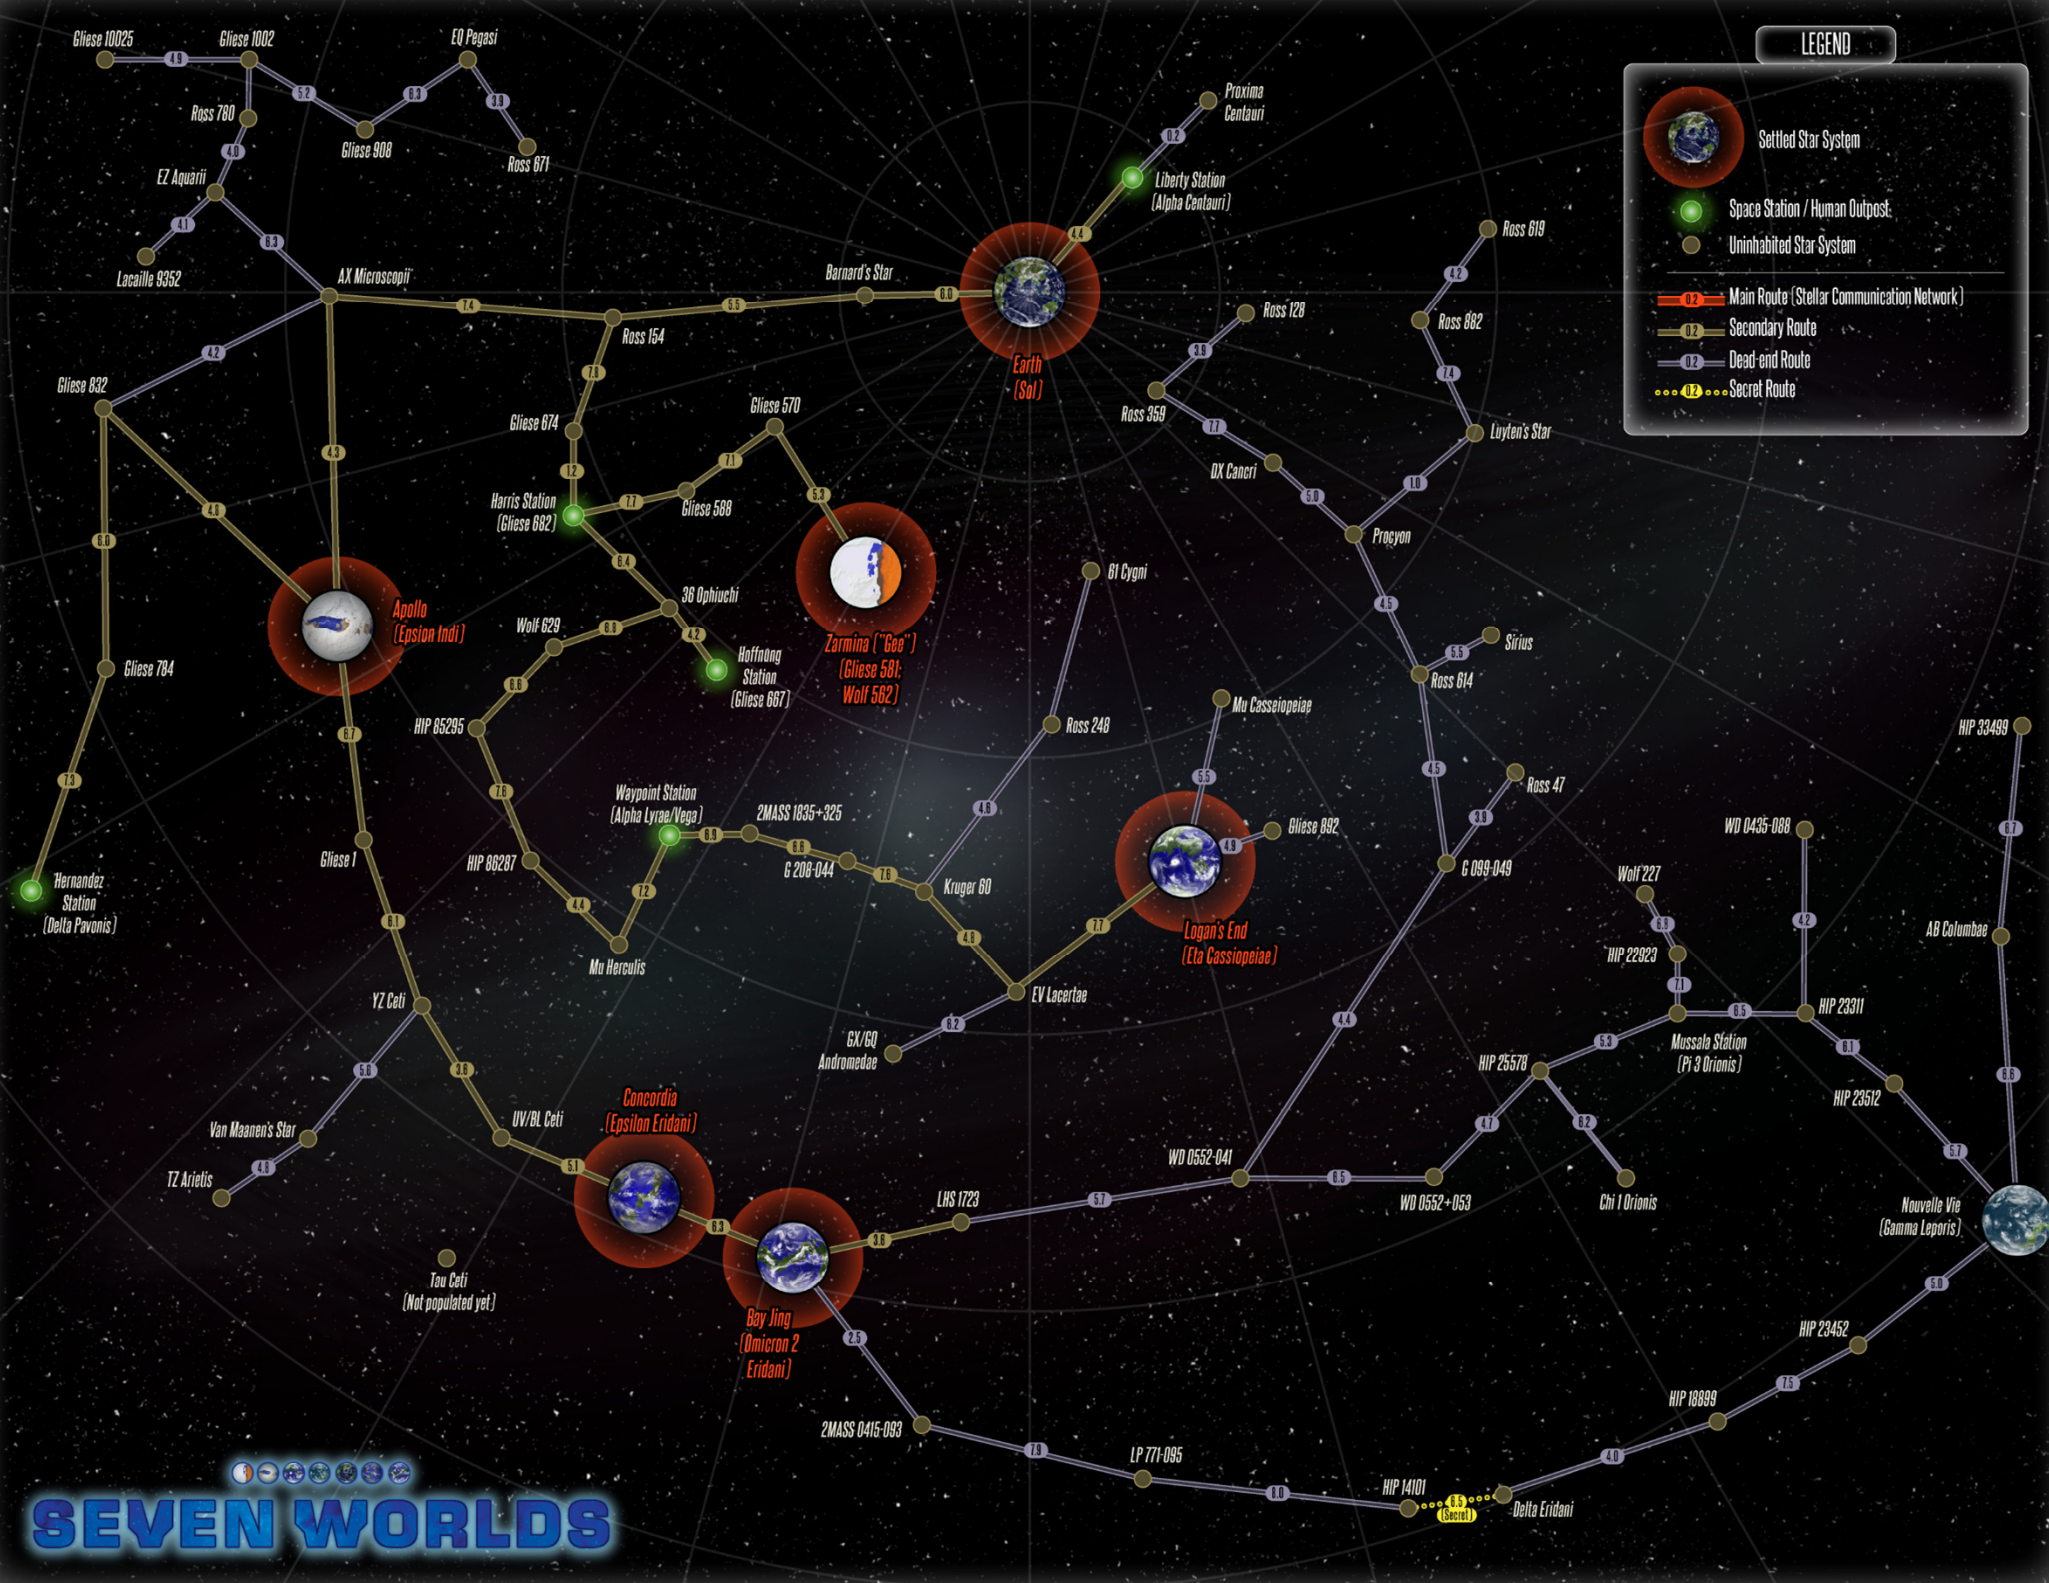

LEGEND

- Settled Star System
- Space Station / Human Outpost
- Uninhabited Star System
- Main Route (Stellar Communication Network)
- Secondary Route
- Dead-end Route
- Secret Route

SEVEN WORLDS

LEGEND

-  Settled Star System
-  Space Station / Human Outpost
-  Uninhabited Star System

---

-  Main Route (Stellar Communication Network)
-  Secondary Route
-  Dead-end Route
-  Secret Route

  
SEVEN WORLDS